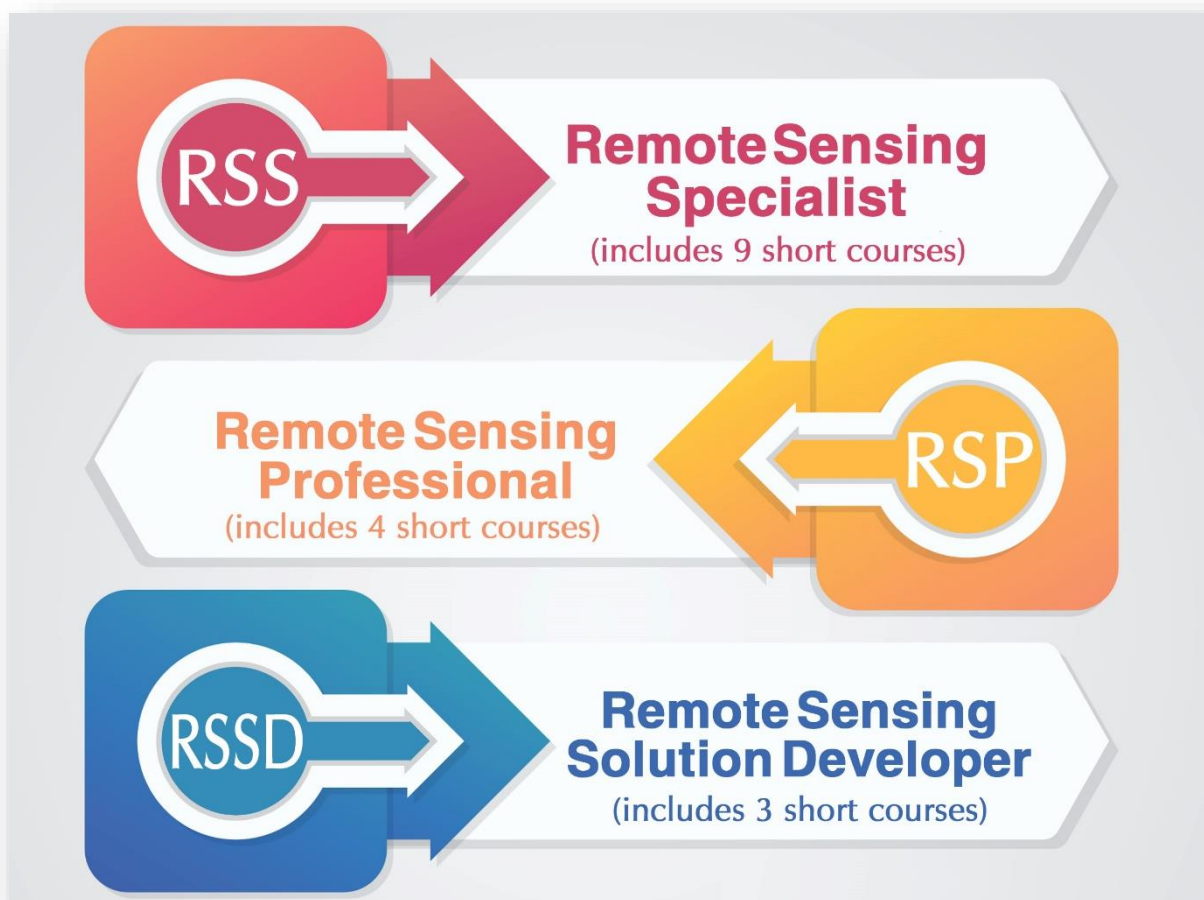

Brilliant

Remote Sensing
Labs

Remote Sensing & Satellite Image Processing
Training Courses and Certification Program

ERDAS IMAGINE[®] Certification Program

Mailing Address: Creative City, Creative Tower, Fujairah, UAE.
P.O. Box: 4422 Brilliant Remote Sensing Labs FZ LLE

In addition to our three remote sensing educational levels and certificates:

which are based on ERDAS IMAGINE[®] software, Brilliant Remote Sensing Labs is pleased to offer the following Remote Sensing and ERDAS IMAGINE[®] training courses and certification program: